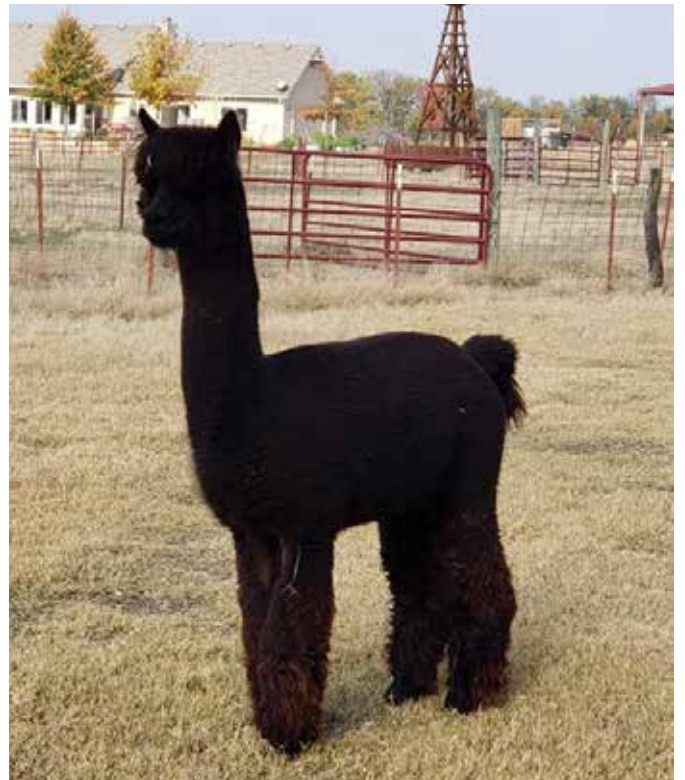

ESTATES SATIN CLOUD'S SEBASTIAN

*Proven, non-fading true black herdsire.
Winner of multiple banners.*

Sire is Estates Satin Cloud and dam is Patagonia's Sambuca, both champions. Sebastian has excellent conformation, sturdy frame and topline, with good substance of bone and a beautiful head style. His fleece is dense, with lots of crimp and uniformity. At almost 7 years old he is the complete package! Proven producer of BLACK!! Offered for breeding or sale.

Flatland Ranch, Rose Hill, KS
Steve and Dian Trainer
316-250-2231 or 316-469-9816